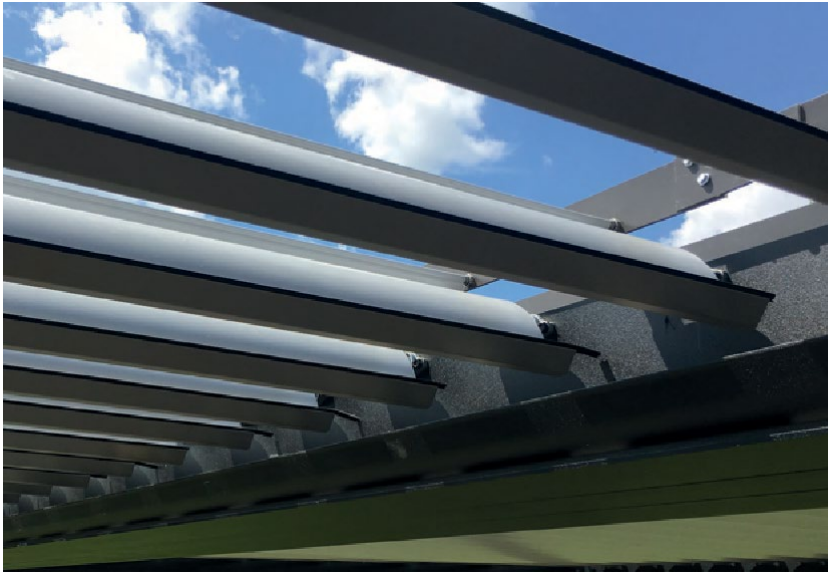

White

QUITE CLOSE

The combination of the bumper seal gasket and enclosed ball bearings prevents metal-on-metal grinding and gives you a silent closing mechanism. Additionally, the bumper gaskets help seal out the weather thus protect the living area from the elements.