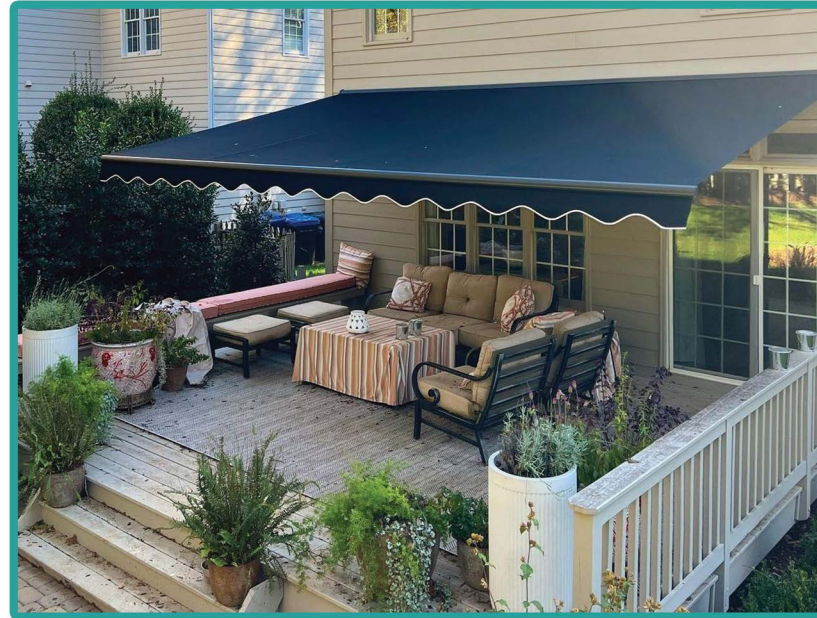

Check out our Complete Line of Shade Solutions

Turn Your Outdoor Area Into Your Dream Oasis!

MOTORIZED AWNINGS

Motorized retractable awnings provide shade and protection from the sun while providing additional value to your property. Bring style and color to your outdoor living space!

RETRACTABLE SCREENS

Retractable screens add style and functionality to your home while at the same time blocking the sun and annoying insects. Enjoy these features without hindering your view.

LOUVERED ROOF PERGOLAS

For More Info

Increase Revenue!

innovative-outdoor.com

682-888-0685

Discover the Features:

DYNAMIC LOUVERED DESIGN:

Our pergolas feature adjustable louvers, allowing you to control sunlight and ventilation with precision.

Create the ideal ambiance for any occasion, whether it's a cozy family dinner or a vibrant social gathering.

Why Choose Innovative Awnings & Screens?

YEAR-ROUND COMFORT:

Enjoy your outdoor space in every season by adjusting the louvers to suit the weather conditions.