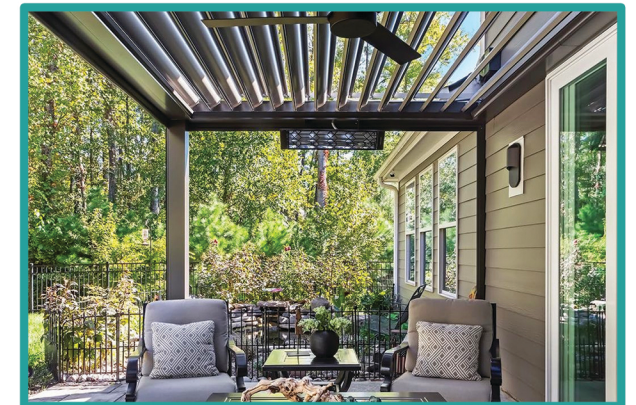

For More Info

Increase Revenue!

innovative-outdoor.com

682-888-0685

Discover the Features:

DYNAMIC LOUVERED DESIGN:

Our pergolas feature adjustable louvers, allowing you to control sunlight and ventilation with precision.

Create the ideal ambiance for any occasion, whether it's a cozy family dinner or a vibrant social gathering.

Why Choose Innovative Awnings & Screens?

YEAR-ROUND COMFORT:

Enjoy your outdoor space in every season by adjusting the louvers to suit the weather conditions.