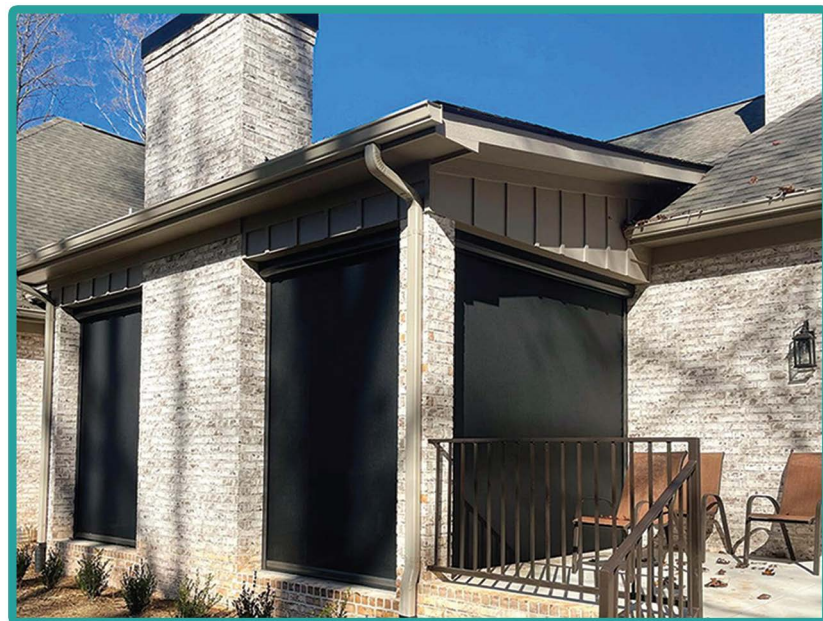

Check out our Complete Line of Shade Solutions

Turn Your Outdoor Area Into Your Dream Oasis!

MOTORIZED AWNINGS

Motorized retractable awnings provide shade and protection from the sun while providing additional value to your property. Bring style and color to your outdoor living space!

RETRACTABLE SCREENS

Retractable screens add style and functionality to your home while at the same time blocking the sun and annoying insects. Enjoy these features without hindering your view.

LOUVERED ROOF PERGOLAS

For More Info

Increase Revenue!

innovative-outdoor.com

682-888-0685

Discover the Features:

DYNAMIC LOUVERED DESIGN:

Our pergolas feature adjustable louvers, allowing you to control sunlight and ventilation with precision.

ARCHITECTURAL ELEGANCE:

Our proprietary louver design gives strength and functionality while providing a stylish, shiplap look when the louvers are closed.